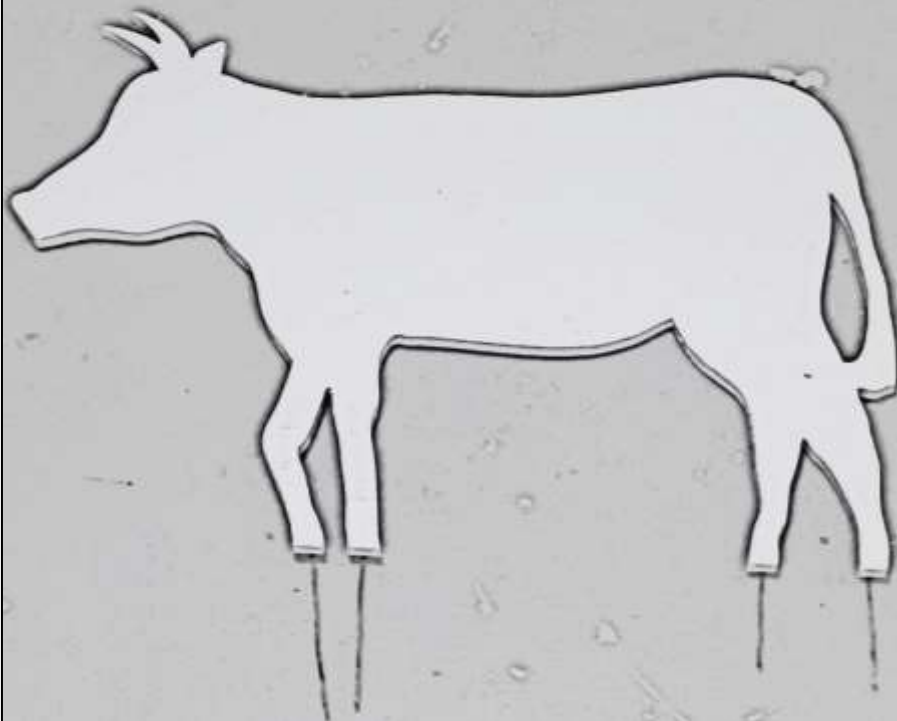

3D Nativity Scene - \$145

ABOUT 4 FT TALL

(Plywood or 2x4 wooden base included)

- MADE WITH CARE BY KNIGHTS & ST.PAT'S HIGH SCHOOL STUDENTS
- DESIGNED TO WITHSTAND CANADIAN WINTERS
- WILL LAST FOR YEARS
- DISMANTLES FOR FLAT STORAGE
- ADD-ON ITEMS AVAILABLE
 - SEE BELOW

**18
Inches
Tall**

MULE

\$ 10

15
Inches
Tall

COW

\$ 15

18
Inches
Tall

CALF