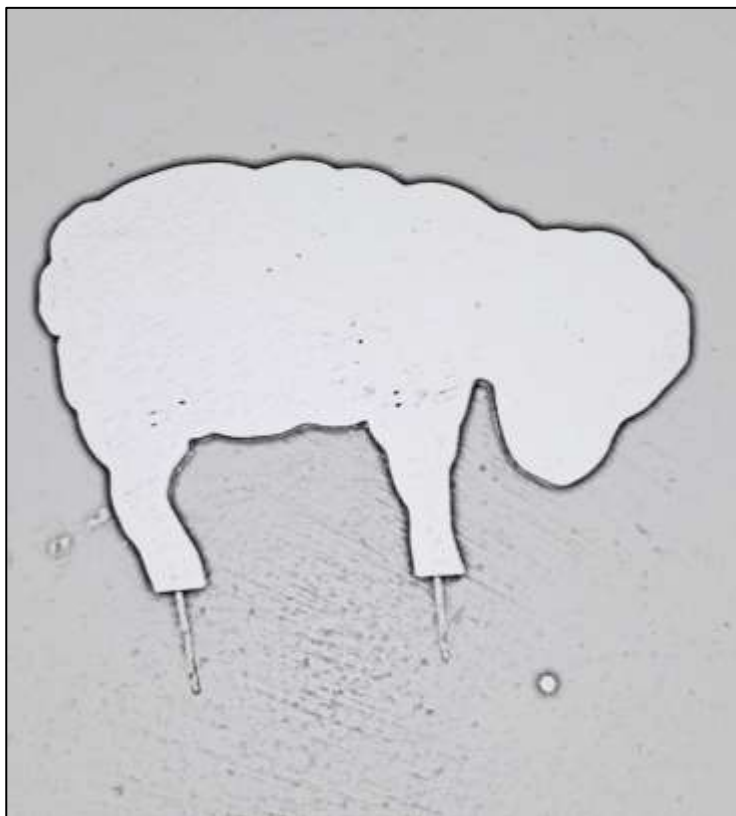

3D Nativity Scene - \$145

ABOUT 4 FT TALL

(Plywood or 2x4 wooden base included)

- MADE WITH CARE BY KNIGHTS & ST.PAT'S HIGH SCHOOL STUDENTS
- DESIGNED TO WITHSTAND CANADIAN WINTERS
- WILL LAST FOR YEARS
- DISMANTLES FOR FLAT STORAGE
- ADD-ON ITEMS AVAILABLE
 - SEE BELOW

**BOOK YOURS
NOW**

(226) 886-1712

!!! PRE-ORDER TXT... (226) 886-1712 !!!

LAMB

\$ 5

**9
Inches
Tall**

CAMEL

\$ 15

**18
Inches
Tall**

MULE

\$ 10

15
Inches
Tall

COW

\$ 15

18
Inches
Tall

CALF