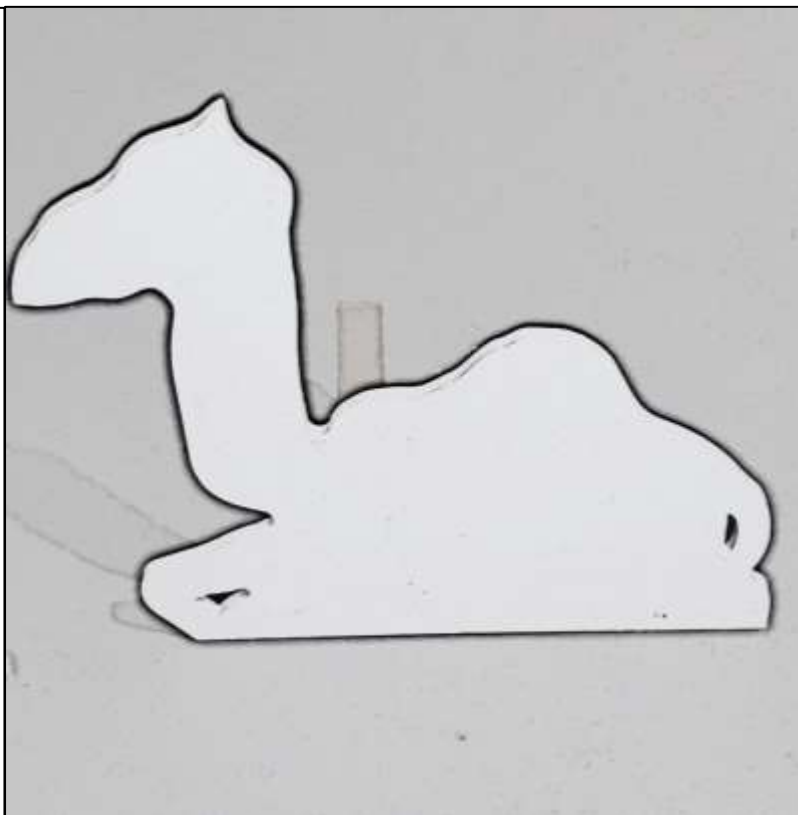

3D Nativity Scene - \$145

ABOUT 4 FT TALL

(Plywood or 2x4 wooden base included)

- MADE WITH CARE BY KNIGHTS & ST.PAT'S HIGH SCHOOL STUDENTS
- DESIGNED TO WITHSTAND CANADIAN WINTERS
- WILL LAST FOR YEARS
- DISMANTLES FOR FLAT STORAGE
- ADD-ON ITEMS AVAILABLE
 - SEE BELOW

**BOOK YOURS
NOW**

(226) 886-1712

!!! PRE-ORDER TXT... (226) 886-1712 !!!

LAMB

\$ 5

**9
Inches
Tall**

CAMEL

\$ 15

**18
Inches
Tall**

MULE

\$ 10

15
Inches
Tall

COW

\$ 15

18
Inches
Tall

CALF

\$ 10

**12
Inches
Tall**